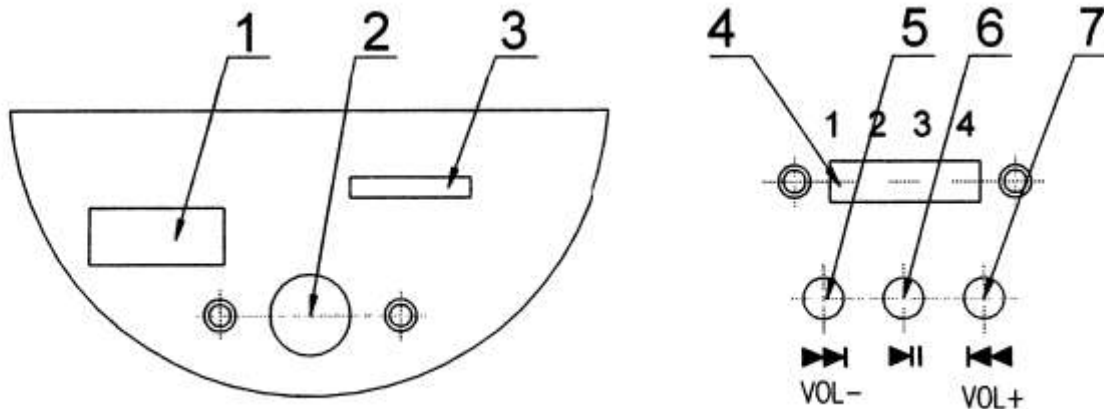

LED Magic Ball Light User Manual

Thank you for using our products. For the sake of safety and better operation of this projector, please read this manual carefully before using and operating it, lest incur any personal injury or damage to the product.

Package List:

1. LED Magic Ball Light 1pc   2. AC power supply 1pc   3. Owner's Manual 1pc

Notice:

1. Please operate the product according to the Manual strictly.
2. This unit is intended for indoor use only and should be prevented from water, moisture and shake.
3. The working temperature of this unit is $-20\sim 40^{\circ}\text{C}$, and it must be powered off after continuously working 4 hours to let the products cool down.
4. Do not turn on and off it frequently and try to avoid making it worked for a long time.
5. You had better use the original package during the transportation.
6. The working Voltage is 100-240V/50-60HZ, once exceeded this range its lifetime will be shorten.

Statement:

All the product are examined strictly before shipment, In that case the user should operate cause by the wrong operations.

Panel:

1. 1 USB plug   2. Power Jack DC $\pm 12\text{V}$ 2.0A   3. TF card
   4. Function Switch (1. Power OFF 2. LED ON 3. MP3 and LED ON 4. MP3 ON)
   5. Increase volume/ Sing a song   6. Play / Pause   7. Decrease volume / Next a song

Technical Specification:

1. Power: AC power supply Input AC100V $\sim$ 240V/50 $\sim$ 60Hz, Output 5.0V 1.5A.
2. Light Source: LED 3*1W
3. Beam Colors: Red Green Blue
4. Music play format: MP3 USB & TF card
5. Size: 114*105*122 Dimension: 116*110*150
6. Net Weight: 0.26 kg; Gross Weight: 0.31 kg