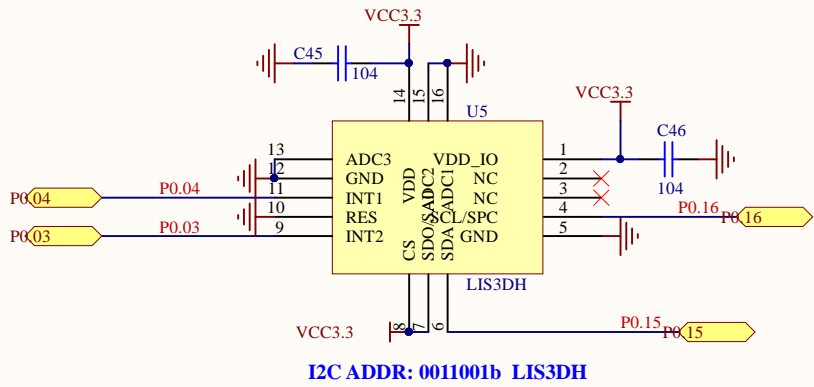

P29_TX_LoRaB
P28_RX_LoRaB
P15_SDA
P16_SCL