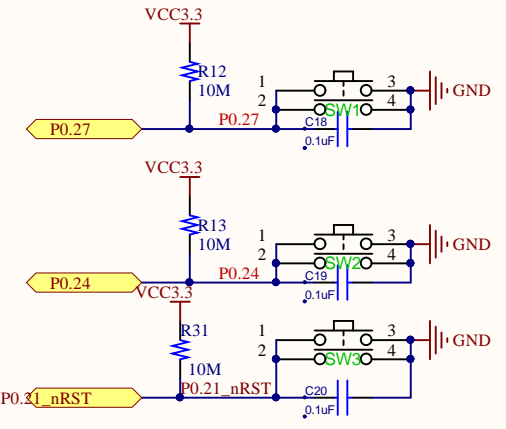

Title		
Size	Number	Revision
A4		
Date:	2018-03-22	Sheet of
File:	E:\Project\..\Interface.SchDoc	Drawn By: