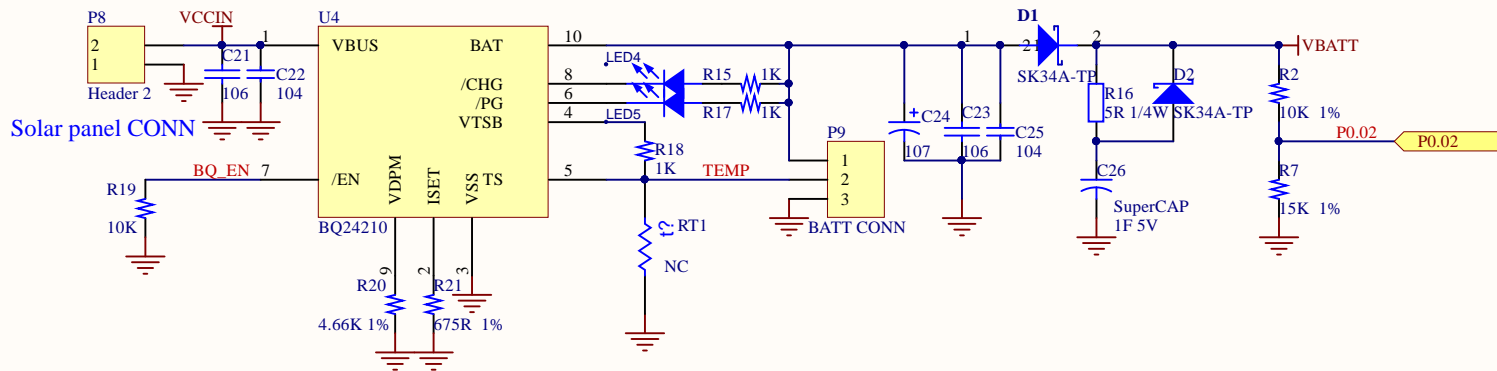

P29\_TX\_LoRaB  
P28\_RX\_LoRaB  
P15\_SDA  
U1 P16\_SCL  
LoRa\_BLE

VCC3.3  
SWDIO  
SWDCLK  
P0.21\_nRST  
Header 5

Title		
Size	Number	Revision
A4		
Date:	2018-03-22	Sheet of
File:	E:\Project\..POWER.SchDoc	Drawn By: