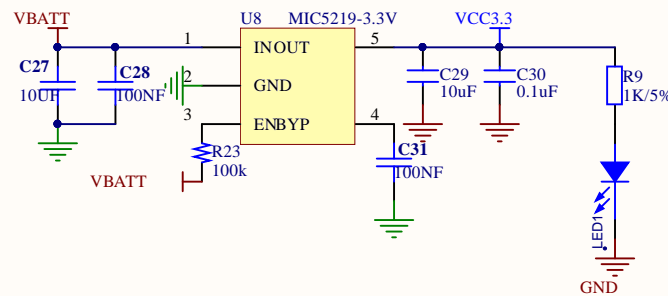

P29\_TX\_LoRaB  
P28\_RX\_LoRaB  
P15\_SDA  
U1 P16\_SCL  
LoRa\_BLE

VCC3.3  
SWDIO  
SWDCLK  
P0.21\_nRST  
Header 5

Title		
Size	Number	Revision
A4		
Date:	2018-03-22	Sheet of
File:	E:\Project\..POWER.SchDoc	Drawn By: