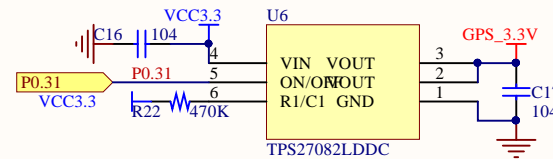

P29\_TX\_LoRaB  
P28\_RX\_LoRaB  
P15\_SDA  
U1 P16\_SCL  
LoRa\_BLE

VCC3.3  
SWDIO  
SWDCLK  
P0.21\_nRST  
Header 5

Title		
Size	Number	Revision
A4		
Date:	2018-03-22	Sheet of
File:	E:\Project\..POWER.SchDoc	Drawn By: