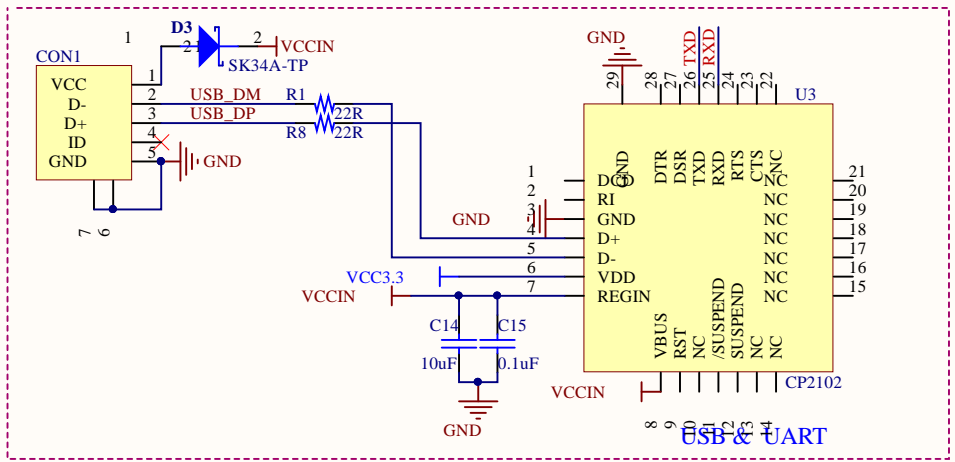

P29_TX_LoRaB
P28_RX_LoRaB
P15_SDA
P16_SCL