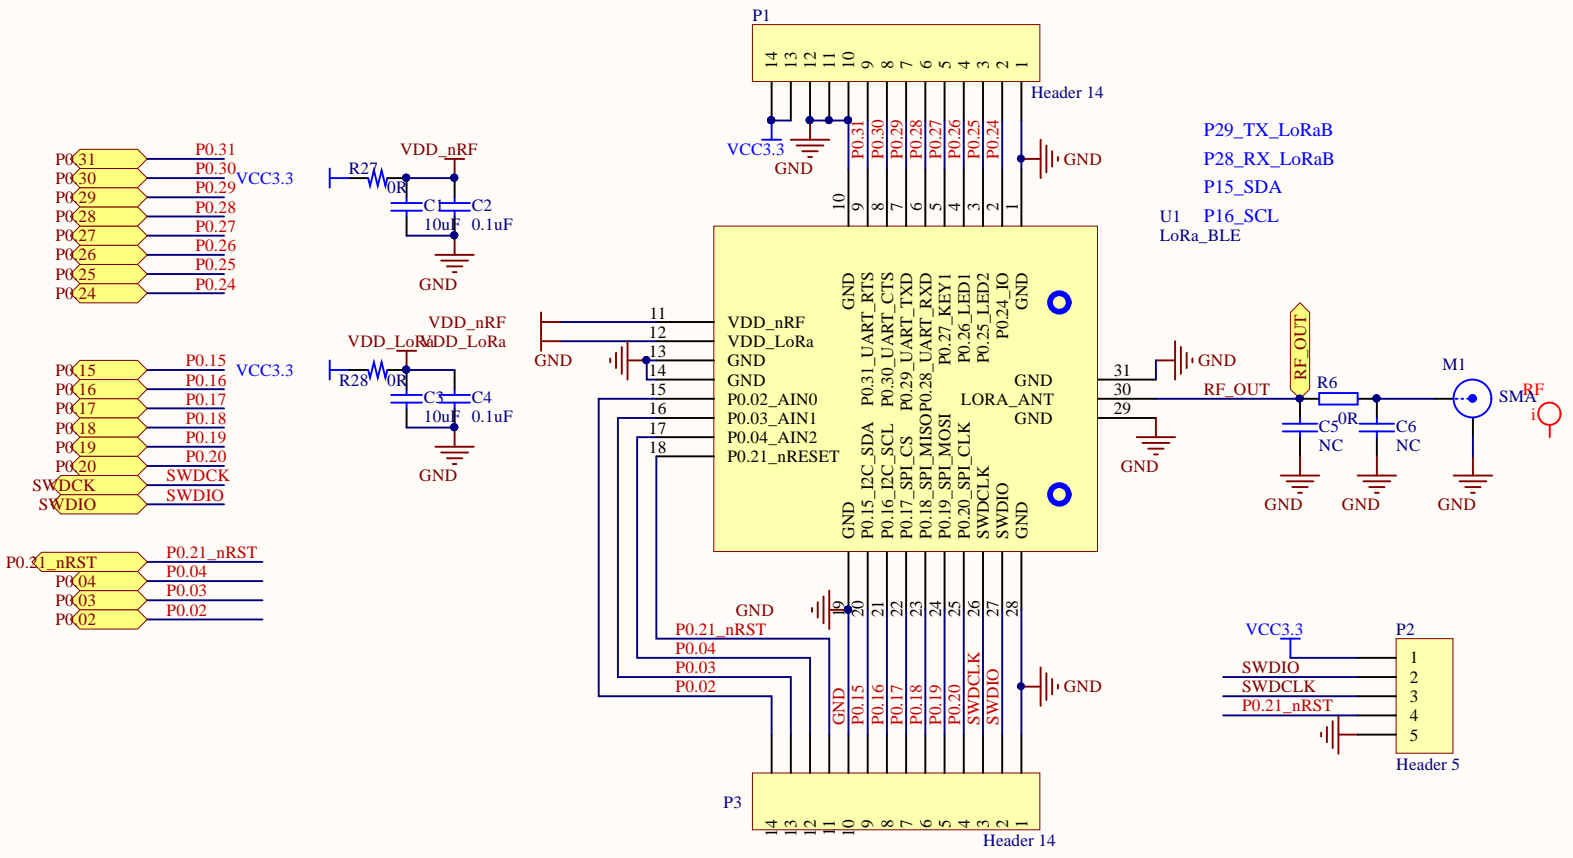

Title		
Size	Number	Revision
A4		
Date:	2018-03-22	Sheet of
File:	E:\Project\..\GPS.SchDoc	Drawn By:

P29\_TX\_LoRaB  
 P28\_RX\_LoRaB  
 P15\_SDA  
 P16\_SCL

Title		
Size	Number	Revision
A4		
Date:	2018-03-22	Sheet of
File:	E:\Project\..\Interface.SchDoc	Drawn By:

P29\_TX\_LoRaB  
P28\_RX\_LoRaB  
P15\_SDA  
U1 P16\_SCL  
LoRa\_BLE

VCC3.3  
SWDIO  
SWDCLK  
P0.21\_nRST  
Header 5

Title		
Size	Number	Revision
A4		
Date:	2018-03-22	Sheet of
File:	E:\Project\..POWER.SchDoc	Drawn By: