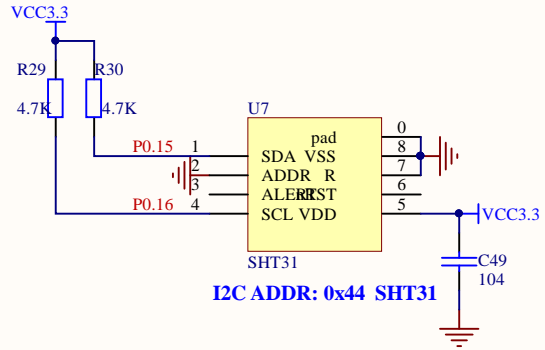

P29_TX_LoRaB
P28_RX_LoRaB
P15_SDA
P16_SCL